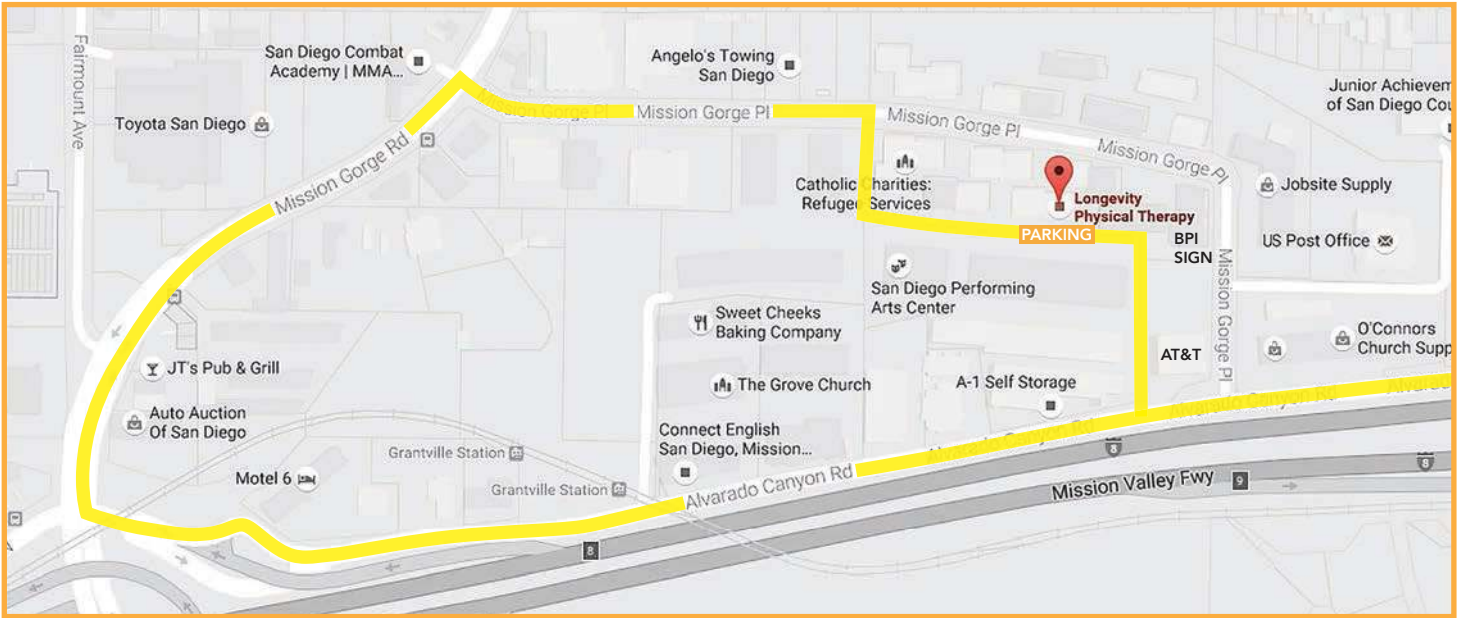

LONGEVITY

physical therapy

Additional Parking located behind Longevity's building

To get to the Additional Parking located behind Longevity's building, you can either:

1. Turn into the driveway by Church:SD and Catholic Charities off of Mission Gorge Place. Follow driveway until the third building where you will see Longevity signage on the doors, parking spaces will be on the right of the parking lot.
2. Turn into the driveway between A1 Self Storage and AT&T. Turn left at the stop sign. Longevity is the next building on the right. You will see Longevity signage on the doors, parking spaces will be on the left of the parking lot.